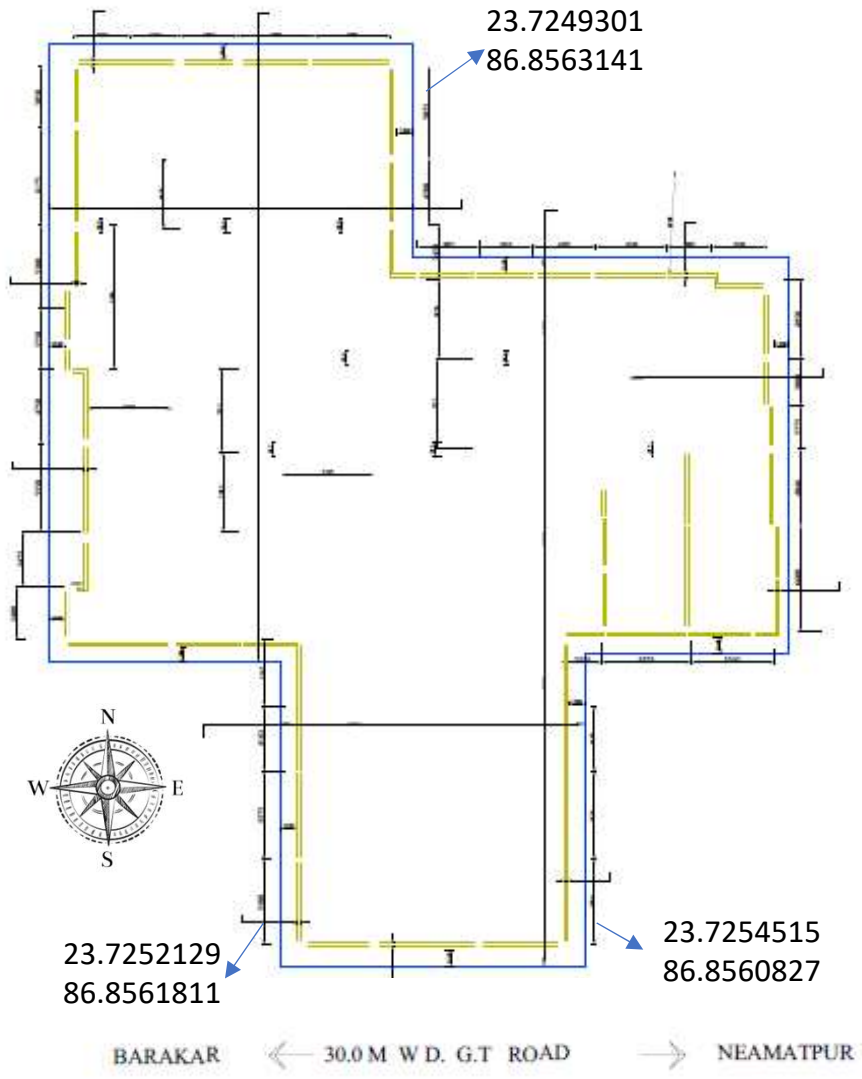

Location Map of "ORCHID HEIGHTS" developed by BALAJI CONSTRUCTIONS AND DEVELOPERS at GT Road Kulti.

Balaji Construction & Developers
Indra K.V. Gupta
Partner